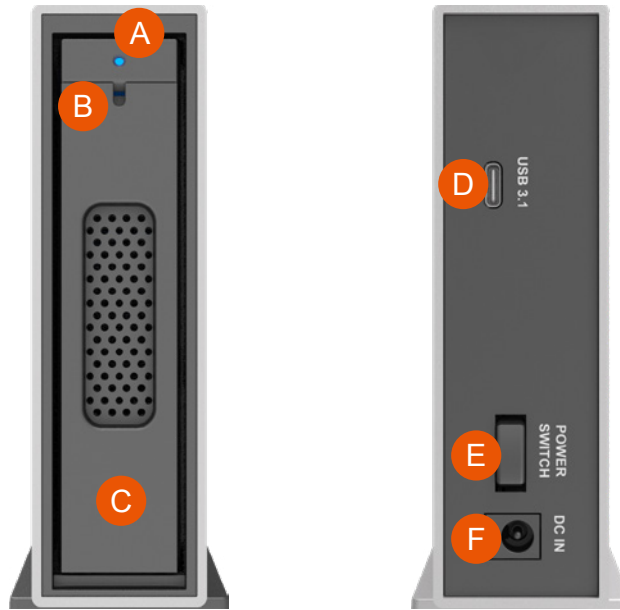

## Hot-Swappable Drive, i310-BA31 to support 1 x 3.5" / 2.5" SATA HDD/SSD

To bundle with one new easy-to-use Trays, i310-BA31 supports any kinds of 3.5" & 2.5" SATA HDD/SSD. And also, i310's aluminum housing help protecting your data from its solid structure design and the excellent heat dissipation.

Since this new easy-to-use Tray is dimensional compliant to all our Stardom products, you could easily transfer your data among different storage devices. And also, its key lock design could provide a double protection at your data from any improper Tray extracting.

## Designed with Aluminum Construction for High Quality and Fast Heat Dissipation

i310-BA31 is designed with sturdy and thick aluminum casing materials, which is more resistant to impact than the general aluminum products, firmly protect your hard drives for various conditions. The i310-BA31 is also with the high-quality base design that can be used as standing or lying without occupying your desk space. The aluminum casing is designed with vents can keep the hard drives working normally and keep the hard drives quickly heat dissipation all the times after the long-term use.