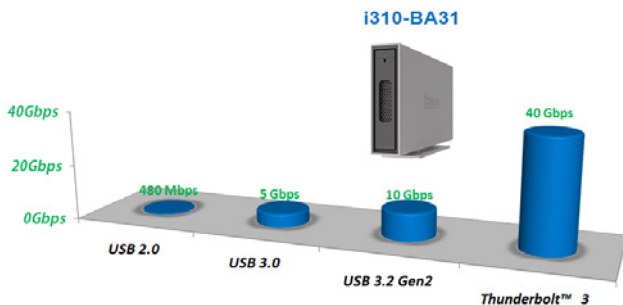

## iTANK i310-BA31

1-Bay 3.5"/2.5" SATA III HDD/SSD Storage

Compatible with USB Type-C and Type-A transmission interface

i310-BA31 supports USB 3.2 Gen2 protocol which gives you an up to 10Gbps data transfer rate. With easy and friendly to use features, you could easily use it for storage data and editing your huge photo galleries directly from your Notebook which supports USB 3.2 Gen2, such like Macbook Pro.

The i310-BA31 designed removable drive trays can accommodate 3.5" HDDs, 2.5" SSDs, and 2.5" HDDs (supporting a range of widths including 15/12/9.5/9/7 mm) and combine the convenience of external plug and play drives with the advantages in stability offered by internal drives, enabling you to enjoy the best of both worlds and increased mobility.

### Features

1. External SATA drive storage for macOS and Windows
2. USB 3.2 Gen2 brings you up to 10Gbps high transfer rate
3. Support USB Type C interface, both positive and negative insertion
4. Applicable to USB Type-C or USB Type-A Host interface
5. No need to install drive, plug and play
6. Hot swappable drive, support 1 x 3.5" or 2.5" SATA HDD / SSD
7. Fan-less design, silent operation
8. Designed with aluminum construction for the fast heat dissipation

## USB 3.2 Gen2 brings you 10Gbps extreme high data transfer speed

The i310-BA31 supports USB 3.2 Gen2 Protocol gives you an up to 10Gbps speed and a valuable storage mode choices. You could easily use it for searching data and editing your huge photo galleries directly from your Macbook Pro (USB-C) from its easy and friendly to use features. And also, you could definitely edit the 4K high resolution videos with no any uncomfortable delay.